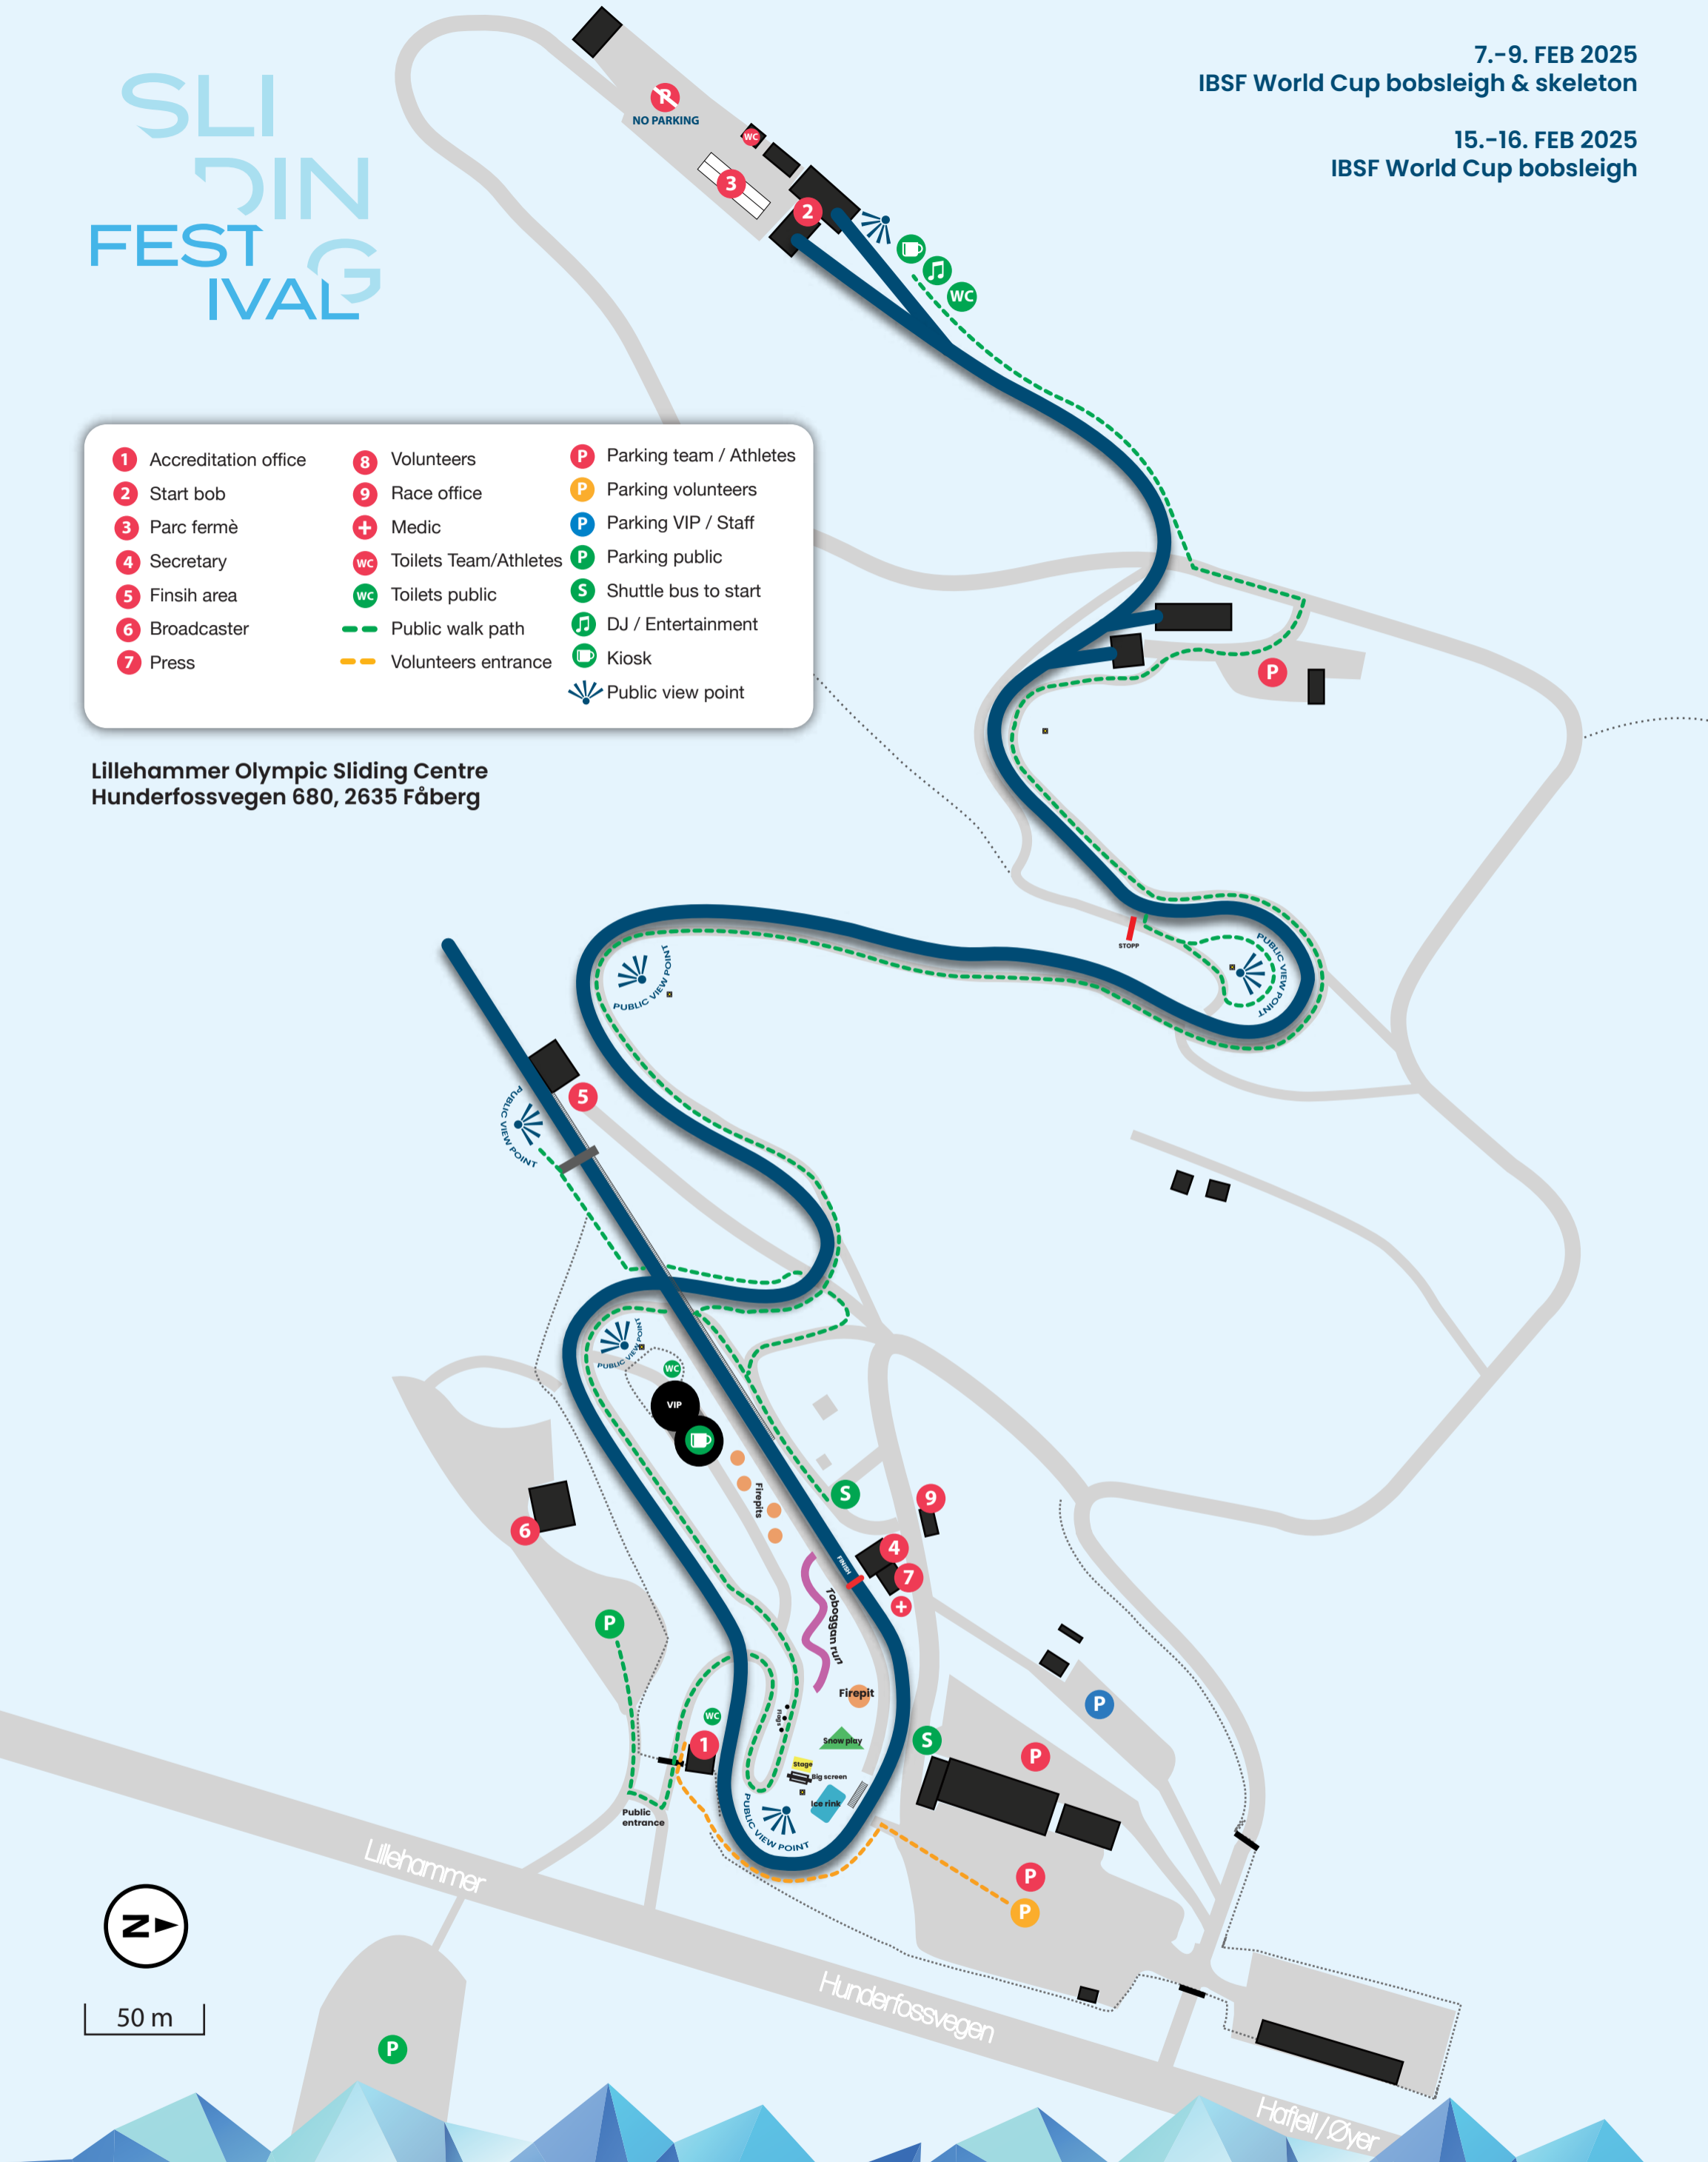

SLIDING FESTIVAL

7.-9. FEB 2025
IBSF World Cup bobsleigh & skeleton

15.-16. FEB 2025
IBSF World Cup bobsleigh

- | | | |
|------------------------|--------------------------|---------------------------|
| 1 Accreditation office | 8 Volunteers | P Parking team / Athletes |
| 2 Start bob | 9 Race office | P Parking volunteers |
| 3 Parc fermè | + Medic | P Parking VIP / Staff |
| 4 Secretary | wc Toilets Team/Athletes | P Parking public |
| 5 Finish area | wc Toilets public | S Shuttle bus to start |
| 6 Broadcaster | Public walk path | 🎵 DJ / Entertainment |
| 7 Press | Volunteers entrance | 📺 Kiosk |
| | | Public view point |

Lillehammer Olympic Sliding Centre
Hunderfossvegen 680, 2635 Fåberg

50 m

OLYMPIAPARKEN
Magical moments