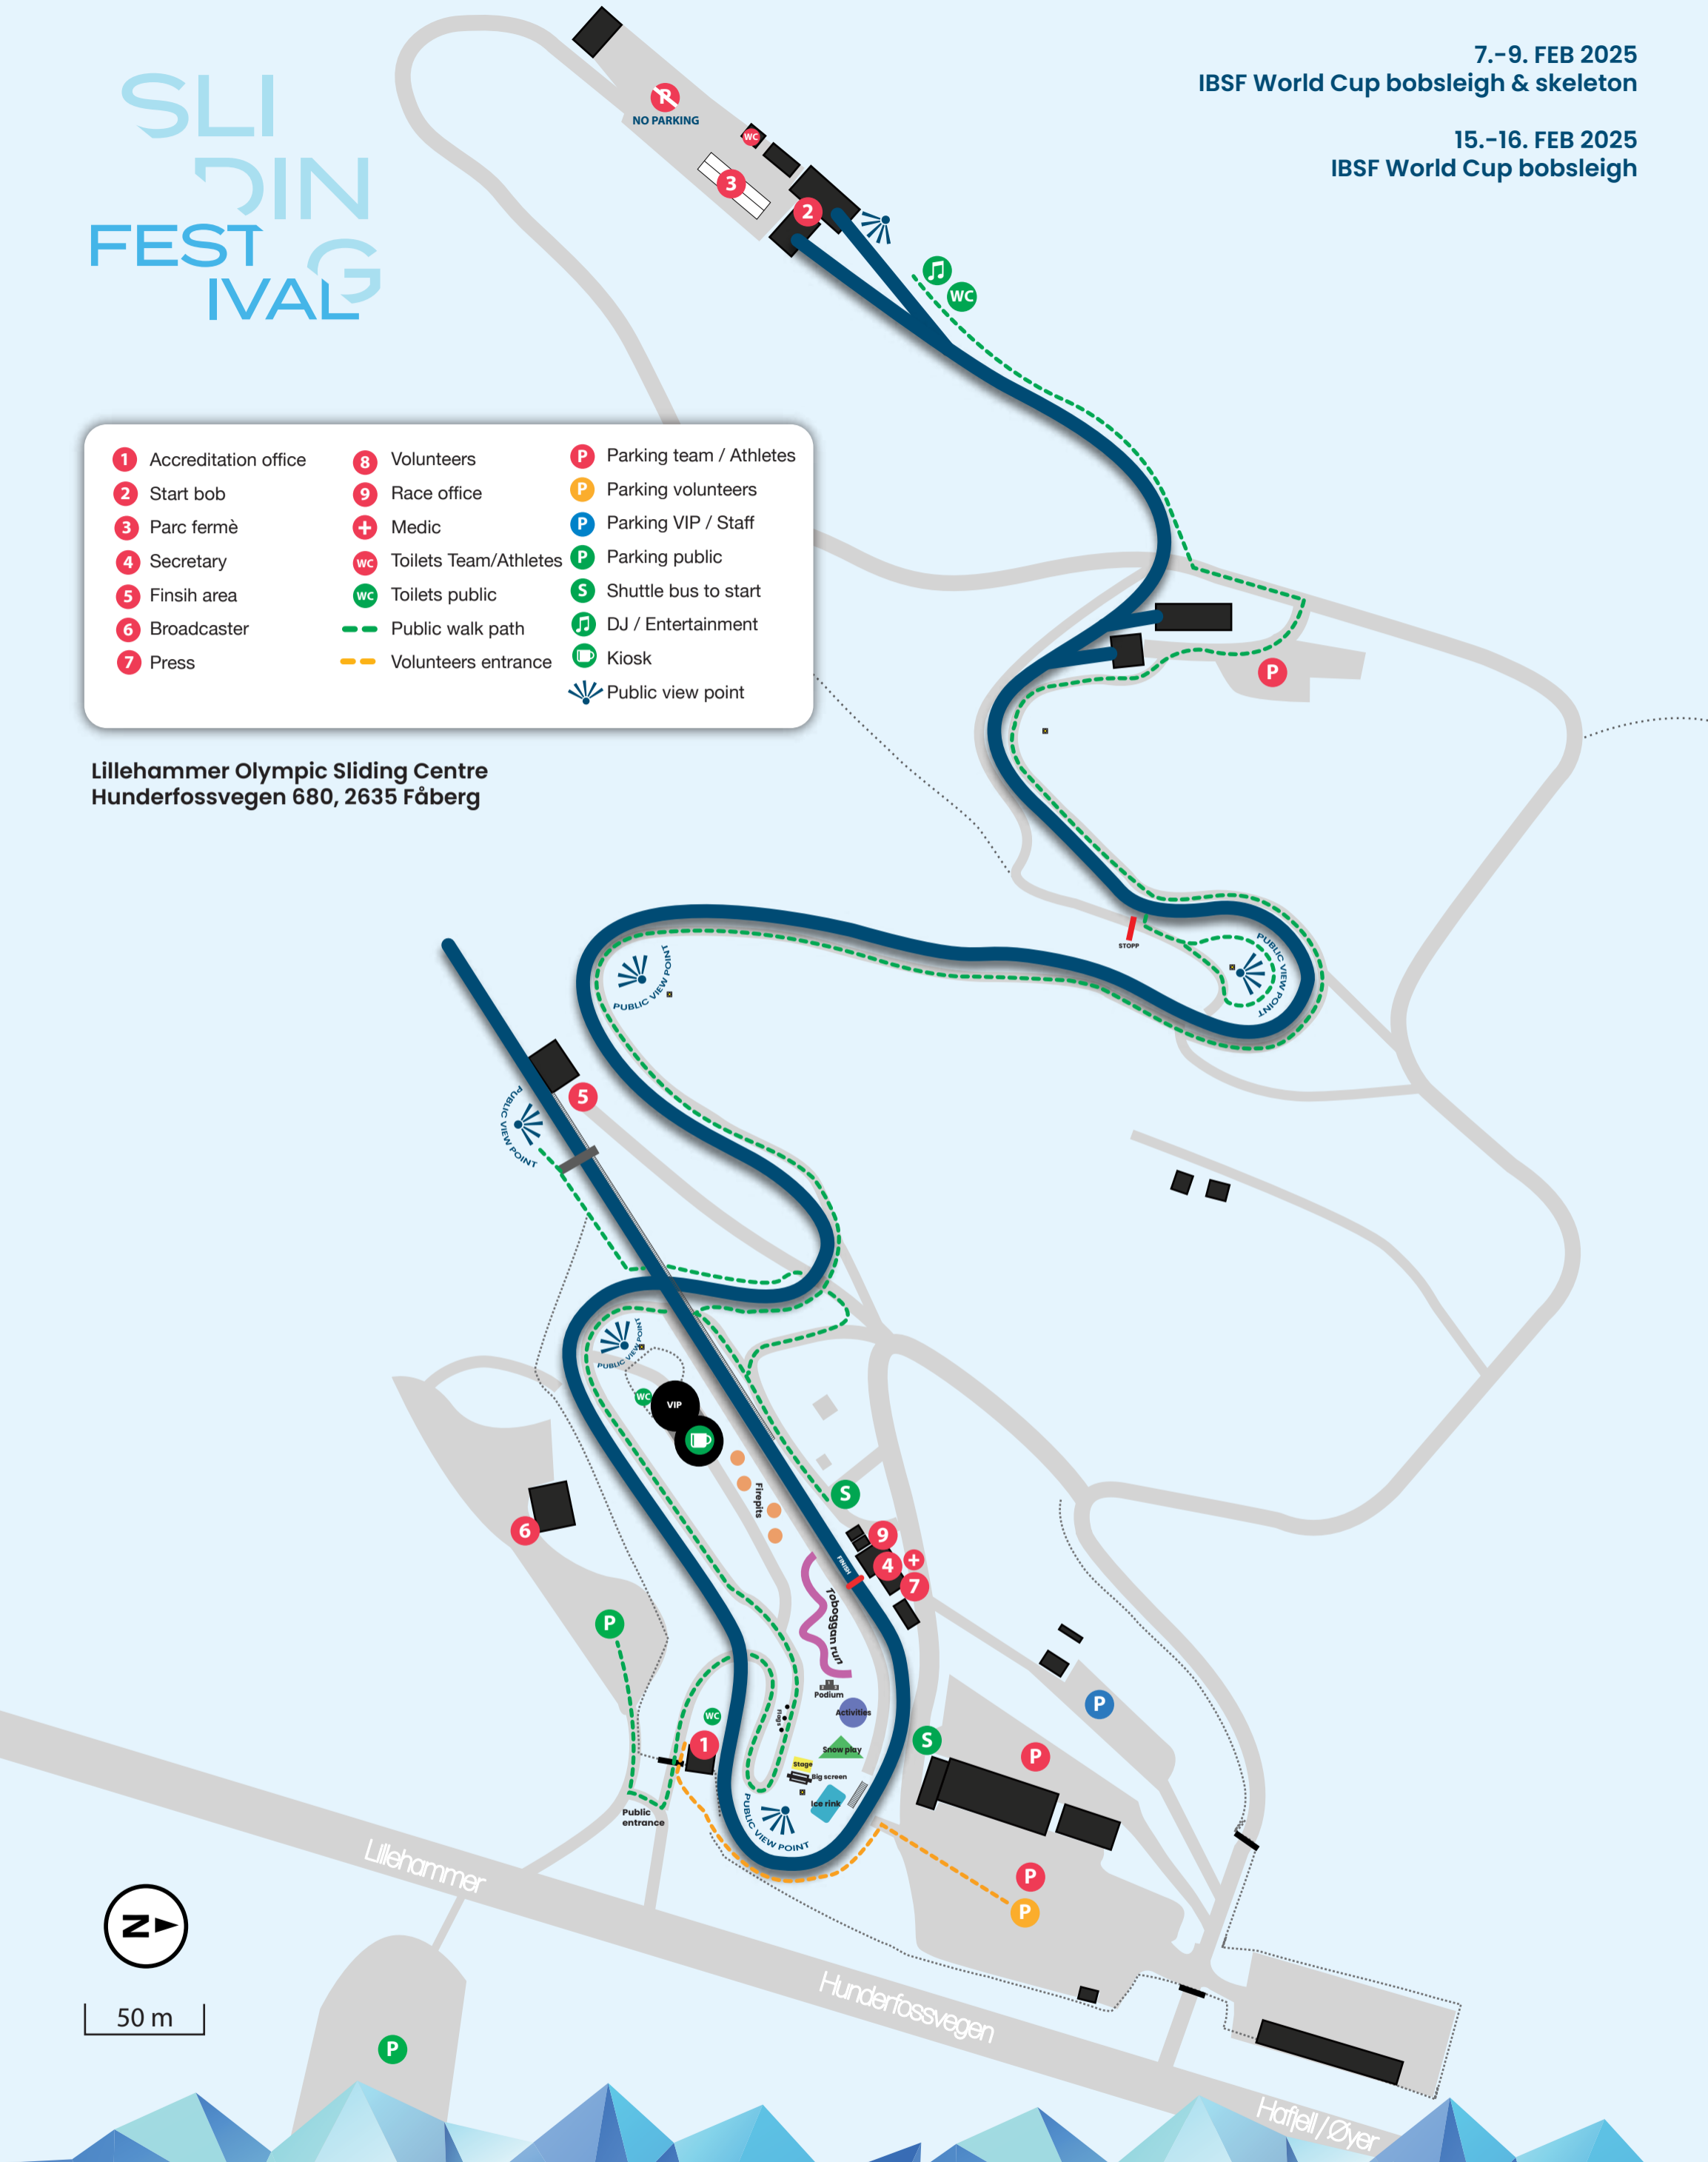

SLIDING FESTIVAL

7.-9. FEB 2025
IBSF World Cup bobsleigh & skeleton

15.-16. FEB 2025
IBSF World Cup bobsleigh

- | | | |
|------------------------|---------------------------|---------------------------|
| 1 Accreditation office | 8 Volunteers | P Parking team / Athletes |
| 2 Start bob | 9 Race office | P Parking volunteers |
| 3 Parc fermè | + Medic | P Parking VIP / Staff |
| 4 Secretary | wc Toilets Team/Athletes | P Parking public |
| 5 Finish area | wc Toilets public | S Shuttle bus to start |
| 6 Broadcaster | - - - Public walk path | 🎵 DJ / Entertainment |
| 7 Press | - - - Volunteers entrance | 📺 Kiosk |
| | | 👁️ Public view point |

Lillehammer Olympic Sliding Centre
Hunderfossvegen 680, 2635 Fåberg

50 m

OLYMPIAPARKEN
Magical moments